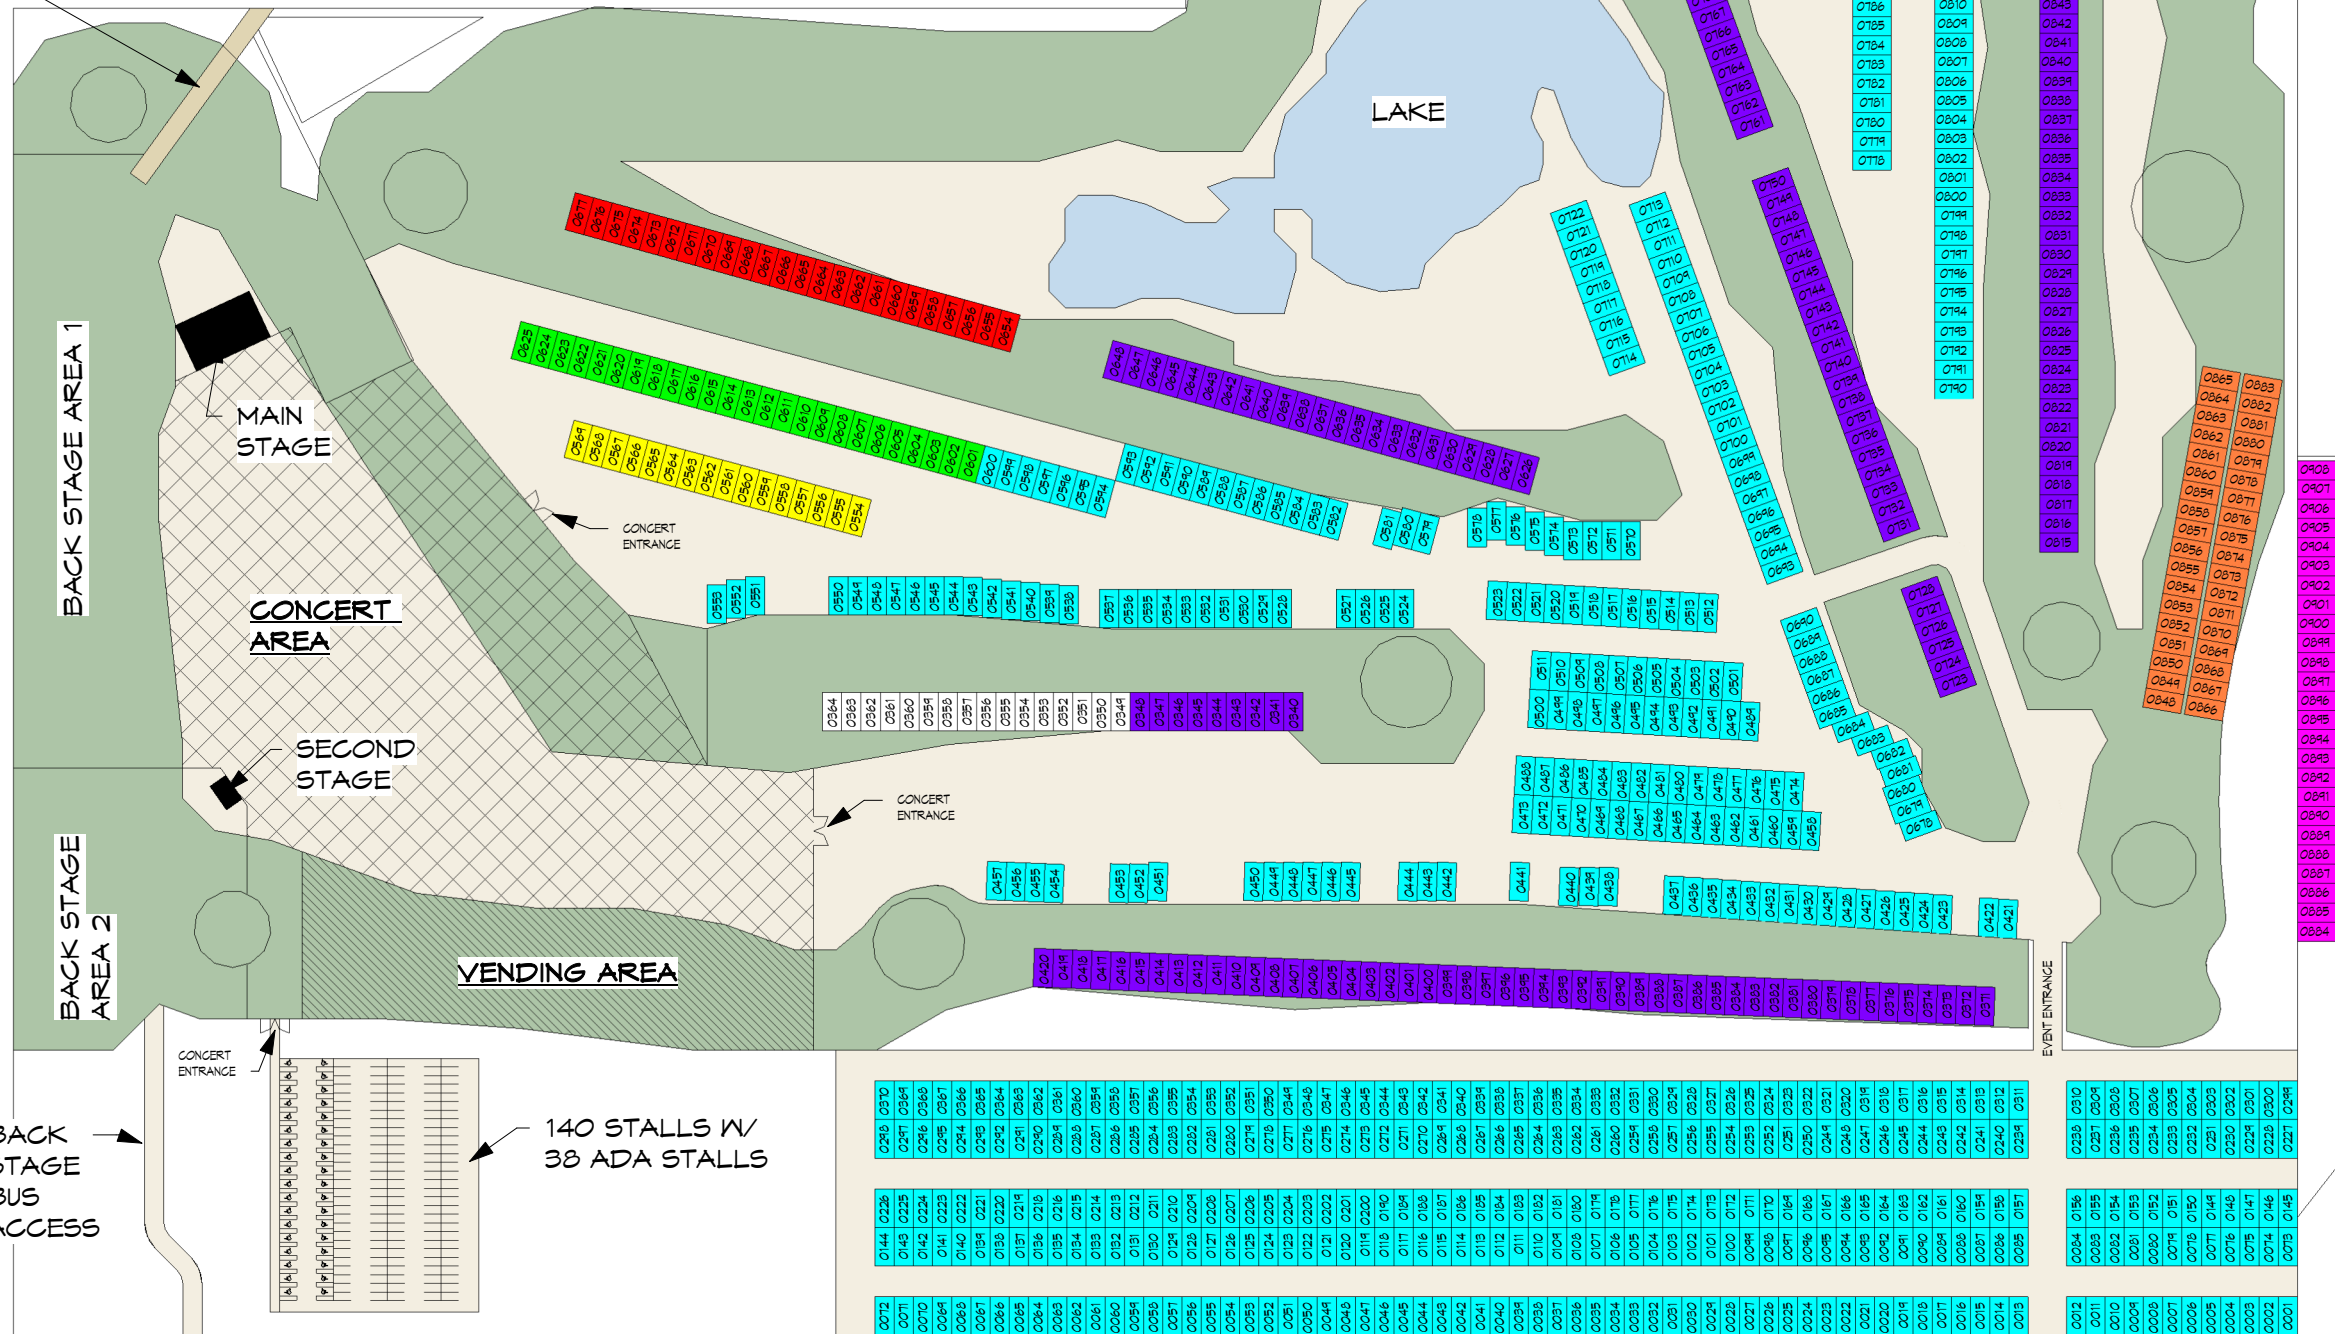

# Rock The Locks Map

1" = 200'-0"

BUS EXIT ONLY

BACK STAGE BUS ACCESS

YENDING AREA

LAKELAKE

Riverside Ave.

Bud Draper Dr.

- QUIET RV ONLY
- QUIET TENT ONLY
- RV ONLY
- TENT ONLY
- VIP TENT ONLY
- VIP RV ONLY
- ADA TENT ONLY
- ADA RV ONLY

Roxbury Rd.